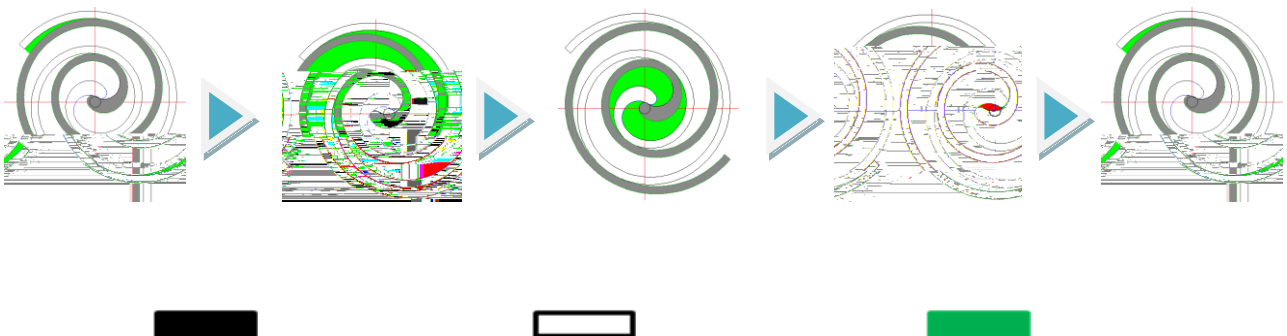

2

3.4

Oil-free scroll air end technical data

Model	Shaft power	Rated pressure	Air displacement	Exhaust interface	Speed	Noise value	Outline size	Weight
	KW	Mpa	L/min	inch	r/min	dB(A)	mm	kg
SAM-285	2.2	0.8	250	PT3/8"	2840	64	270x300x265	15.5
	2.4	1.0	215		2400			
SAM-440	3.75	0.8	410	PT1/2"	3050	65	347x330x295	19.5
	4.4	1.0	355		3000			
SAM-700	5.5	0.8	570	PT3/4"	2950	66	335x381x357	31.5
	6.0	1.0	490		2650			